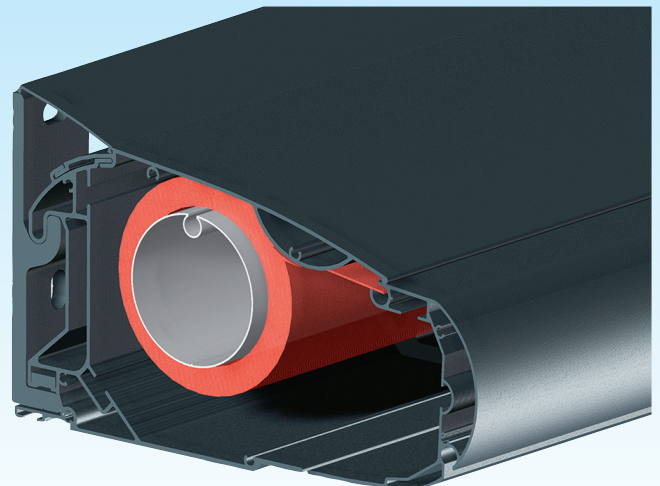

**SYSTÈME BREVETÉ
PATENTED SYSTEM
SYSTEMA PATENTADO**

PRODUCT BENEFITS:

- Allows to be fixed on any kind of surface
- Multiple adjustable brackets
- With outer insulation, specially studied for wood frames
- Cassette awning provides fabric protection
- Horizontal (C-250) or vertical (C-275) form choice
- Easy installation

 **MITJAVILA**

France : professionnels@mitjavila.com
Export : export-fr@mitjavila.com
SPL : spl-nice@mitjavila.com

CASSETTE AWNING C-250

The common points

- Entirely closed aluminum self-supporting cassette with LED option.
- Accessible motor head and adjusting screw, with the possibility of dismantling the motor laterally. Possibility of gear box and manual override.
- Independent arm support allowing to shift towards the center
- Adjustable tilt with arm position lock in both sides and elbow height adjustment.
- Well balanced fabric rolling up

- The horizontal position allows numerous applications
- Removable upper cassette part
- Rolling up from below
- Ceiling fixation support

CASSETTE AWNING C-275

- Vertical position
- Rolling up from below