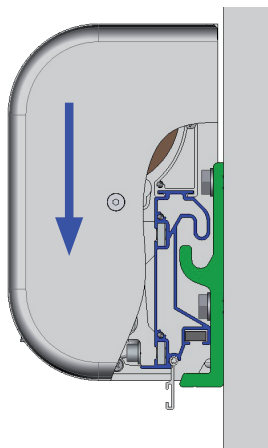

- The horizontal position allows numerous applications
- Removable upper cassette part
- Rolling up from below
- Ceiling fixation support

CASSETTE AWNING C-275

- Vertical position
- Rolling up from below

The number of wall brackets depend on the cassette width (minimum 4)

Wall fixation

Allows to fix the wall supports on the wooden studs

Easy fixation thanks to integrated hooks to hang up the cassette

Fixation