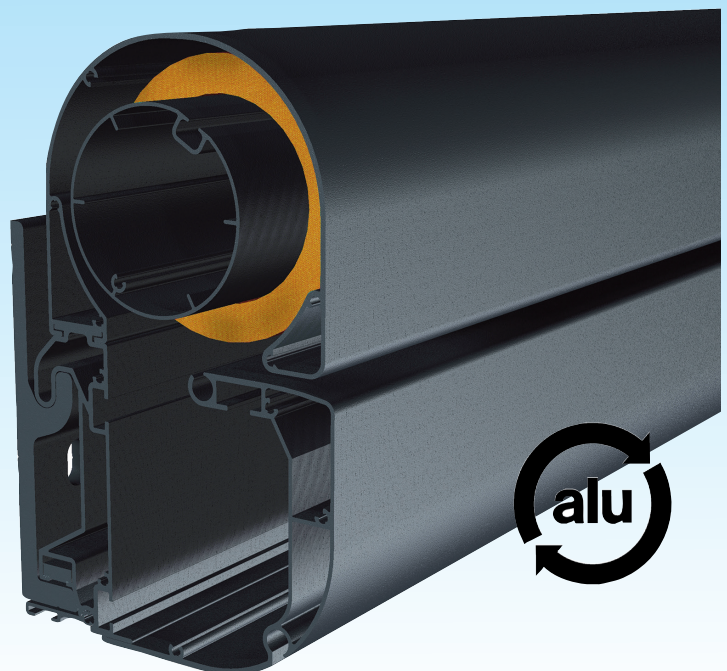

**SYSTÈME BREVETÉ
PATENTED SYSTEM
SYSTEMA PATENTADO**

PRODUCT BENEFITS:

- Allows to be fixed on any kind of surface
- Multiple adjustable brackets
- With outer insulation, specially studied for wood frames
- Cassette awning provides fabric protection
- Horizontal (C-250) or vertical (C-275) form choice
- Easy installation

 **MITJAVILA**

France : professionnels@mitjavila.com
Export : export-fr@mitjavila.com
SPL : spl-nice@mitjavila.com

CASSETTE AWNING C-250

The common points

- Entirely closed aluminum self-supporting cassette with LED option.
- Accessible motor head and adjusting screw, with the possibility of dismantling the motor laterally. Possibility of gear box and manual override.
- Independent arm support allowing to shift towards the center
- Adjustable tilt with arm position lock in both sides and elbow height adjustment.
- Well balanced fabric rolling up

- The horizontal position allows numerous applications
- Removable upper cassette part
- Rolling up from below
- Ceiling fixation support

CASSETTE AWNING C-275

- Vertical position
- Rolling up from below