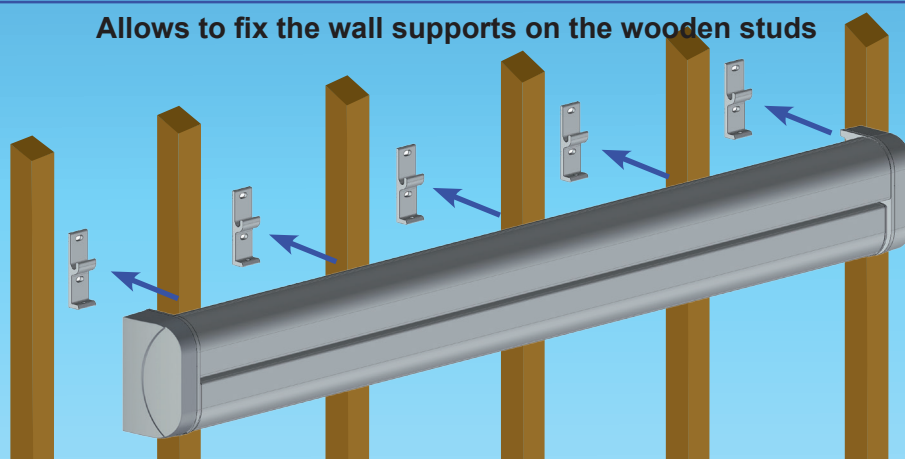

 **MITJAVILA**

France : professionnels@mitjavila.com
Export : export-fr@mitjavila.com
SPL : spl-nice@mitjavila.com

CASSETTE AWNING C-250

The common points

- Entirely closed aluminum self-supporting cassette with LED option.
- Accessible motor head and adjusting screw, with the possibility of dismantling the motor laterally. Possibility of gear box and manual override.
- Independent arm support allowing to shift towards the center
- Adjustable tilt with arm position lock in both sides and elbow height adjustment.
- Well balanced fabric rolling up

- The horizontal position allows numerous applications
- Removable upper cassette part
- Rolling up from below
- Ceiling fixation support

CASSETTE AWNING C-275

- Vertical position
- Rolling up from below

 **MITJAVILA**

France : professionnels@mitjavila.com
Export : export-fr@mitjavila.com

WALL BRACKET RANGE

*The main advantage for wall bracket range
The independent wall brackets allow multiple possibilities.*

The number of wall brackets depend on the cassette width (minimum 4)

Wall fixation

Allows to fix the wall supports on the wooden studs

Easy fixation thanks to integrated hooks to hang up the cassette

Fixation