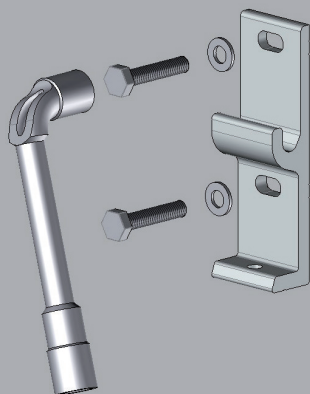

 **MITJAVILA**

France : professionnels@mitjavila.com
Export : export-fr@mitjavila.com
SPL : spl-nice@mitjavila.com

CASSETTE AWNING C-250

The common points

- Entirely closed aluminum self-supporting cassette with LED option.
- Accessible motor head and adjusting screw, with the possibility of dismantling the motor laterally. Possibility of gear box and manual override.
- Independent arm support allowing to shift towards the center
- Adjustable tilt with arm position lock in both sides and elbow height adjustment.
- Well balanced fabric rolling up

- The horizontal position allows numerous applications
- Removable upper cassette part
- Rolling up from below
- Ceiling fixation support

CASSETTE AWNING C-275

- Vertical position
- Rolling up from below

 **MITJAVILA**

France : professionnels@mitjavila.com
Export : export-fr@mitjavila.com

WALL BRACKET RANGE

*The main advantage for wall bracket range
The independent wall brackets allow multiple possibilities.*

The number of wall brackets depend on the cassette width (minimum 4)

Wall fixation

Allows to fix the wall supports on the wooden studs

Easy fixation thanks to integrated hooks to hang up the cassette

Fixation