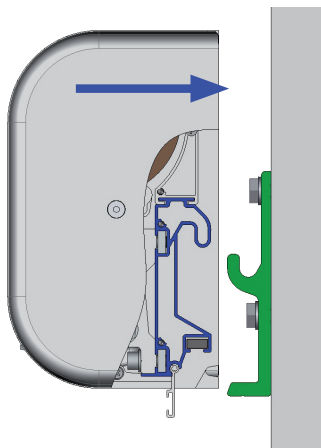

- The horizontal position allows numerous applications
- Removable upper cassette part
- Rolling up from below
- Ceiling fixation support

CASSETTE AWNING C-275

- Vertical position
- Rolling up from below

The number of wall brackets depend on the cassette width (minimum 4)

Wall fixation

Allows to fix the wall supports on the wooden studs

Easy fixation thanks to integrated hooks to hang up the cassette

Fixation