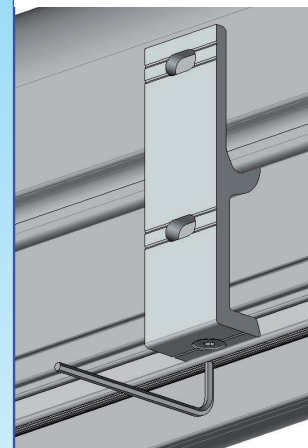

 **MITJAVILA**

France : professionnels@mitjavila.com
Export : export-fr@mitjavila.com
SPL : spl-nice@mitjavila.com

CASSETTE AWNING C-250

The common points

- Entirely closed aluminum self-supporting cassette with LED option.
- Accessible motor head and adjusting screw, with the possibility of dismantling the motor laterally. Possibility of gear box and manual override.
- Independent arm support allowing to shift towards the center
- Adjustable tilt with arm position lock in both sides and elbow height adjustment.
- Well balanced fabric rolling up

- The horizontal position allows numerous applications
- Removable upper cassette part
- Rolling up from below
- Ceiling fixation support

CASSETTE AWNING C-275

- Vertical position
- Rolling up from below

The number of wall brackets depend on the cassette width (minimum 4)

Wall fixation

Allows to fix the wall supports on the wooden studs

Easy fixation thanks to integrated hooks to hang up the cassette

Fixation