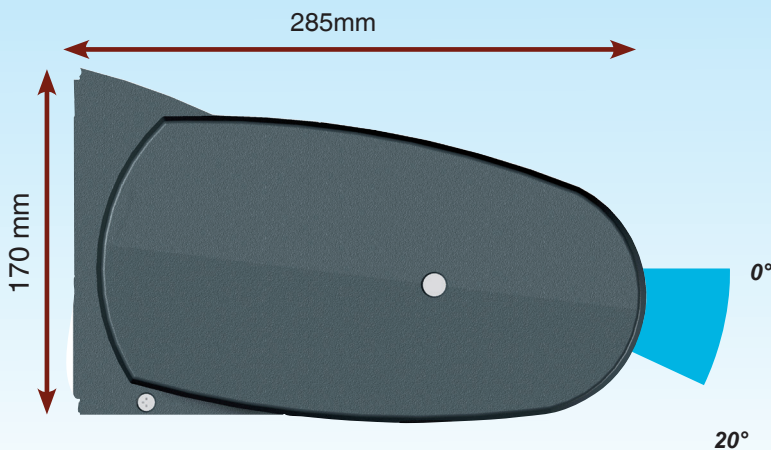

 **MITJAVILA**

France : professionnels@mitjavila.com
Export : export-fr@mitjavila.com
SPL : spl-nice@mitjavila.com

CASSETTE AWNING C-250

The common points

- Entirely closed aluminum self-supporting cassette with LED option.
- Accessible motor head and adjusting screw, with the possibility of dismantling the motor laterally. Possibility of gear box and manual override.
- Independent arm support allowing to shift towards the center
- Adjustable tilt with arm position lock in both sides and elbow height adjustment.
- Well balanced fabric rolling up

- The horizontal position allows numerous applications
- Removable upper cassette part
- Rolling up from below
- Ceiling fixation support

CASSETTE AWNING C-275

- Vertical position
- Rolling up from below