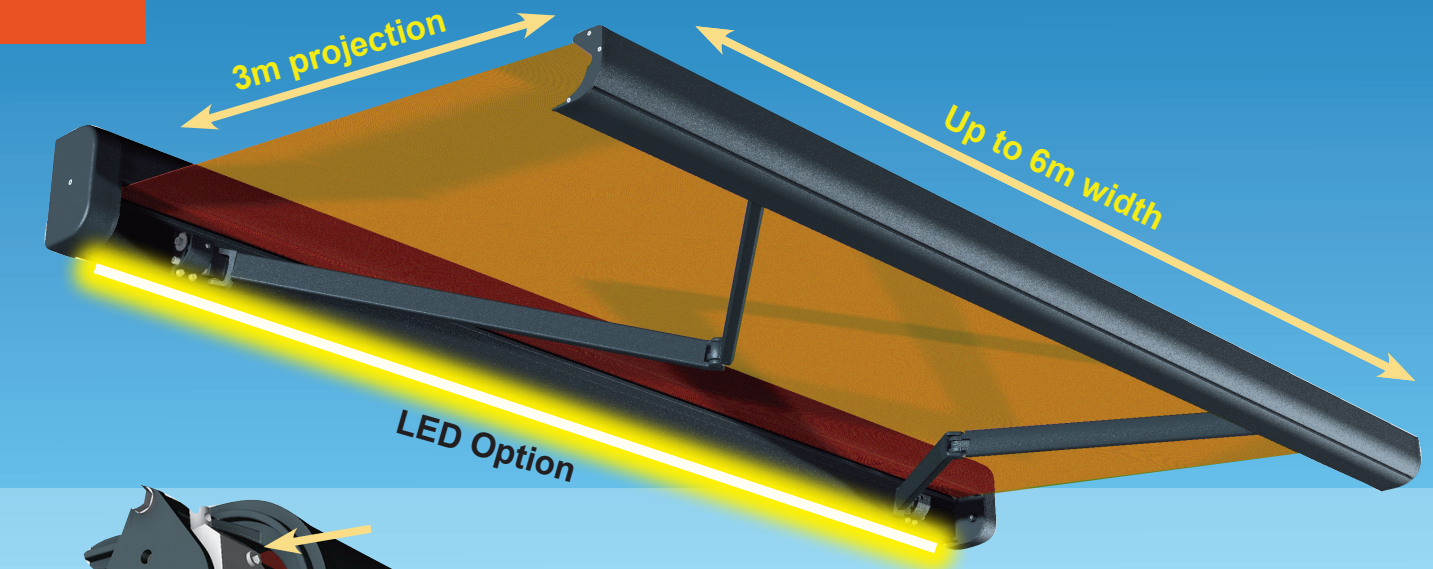

**SYSTÈME BREVETÉ
PATENTED SYSTEM
SYSTEMA PATENTADO**

PRODUCT BENEFITS:

- Allows to be fixed on any kind of surface
- Multiple adjustable brackets
- With outer insulation, specially studied for wood frames
- Cassette awning provides fabric protection
- Horizontal (C-250) or vertical (C-275) form choice
- Easy installation

 **MITJAVILA**

France : professionnels@mitjavila.com
Export : export-fr@mitjavila.com
SPL : spl-nice@mitjavila.com

CASSETTE AWNING C-250

The common points

- Entirely closed aluminum self-supporting cassette with LED option.
- Accessible motor head and adjusting screw, with the possibility of dismantling the motor laterally. Possibility of gear box and manual override.
- Independent arm support allowing to shift towards the center
- Adjustable tilt with arm position lock in both sides and elbow height adjustment.
- Well balanced fabric rolling up

- The horizontal position allows numerous applications
- Removable upper cassette part
- Rolling up from below
- Ceiling fixation support

CASSETTE AWNING C-275

- Vertical position
- Rolling up from below