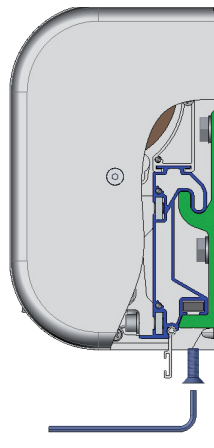

- The horizontal position allows numerous applications
- Removable upper cassette part
- Rolling up from below
- Ceiling fixation support

CASSETTE AWNING C-275

- Vertical position
- Rolling up from below

The number of wall brackets depend on the cassette width (minimum 4)

Wall fixation

Allows to fix the wall supports on the wooden studs

Easy fixation thanks to integrated hooks to hang up the cassette

Fixation