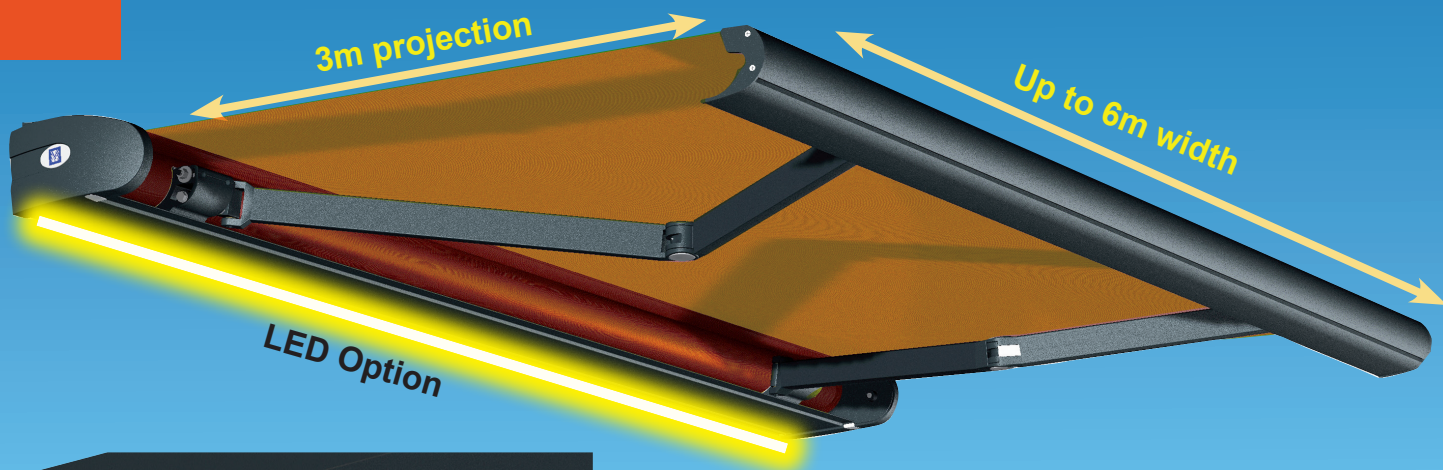

**SYSTÈME BREVETÉ
PATENTED SYSTEM
SYSTEMA PATENTADO**

PRODUCT BENEFITS:

- Allows to be fixed on any kind of surface
- Multiple adjustable brackets
- With outer insulation, specially studied for wood frames
- Cassette awning provides fabric protection
- Horizontal (C-250) or vertical (C-275) form choice
- Easy installation

 **MITJAVILA**

France : professionnels@mitjavila.com
Export : export-fr@mitjavila.com
SPL : spl-nice@mitjavila.com

CASSETTE AWNING C-250

The common points

- Entirely closed aluminum self-supporting cassette with LED option.
- Accessible motor head and adjusting screw, with the possibility of dismantling the motor laterally. Possibility of gear box and manual override.
- Independent arm support allowing to shift towards the center
- Adjustable tilt with arm position lock in both sides and elbow height adjustment.
- Well balanced fabric rolling up

- The horizontal position allows numerous applications
- Removable upper cassette part
- Rolling up from below
- Ceiling fixation support

CASSETTE AWNING C-275

- Vertical position
- Rolling up from below