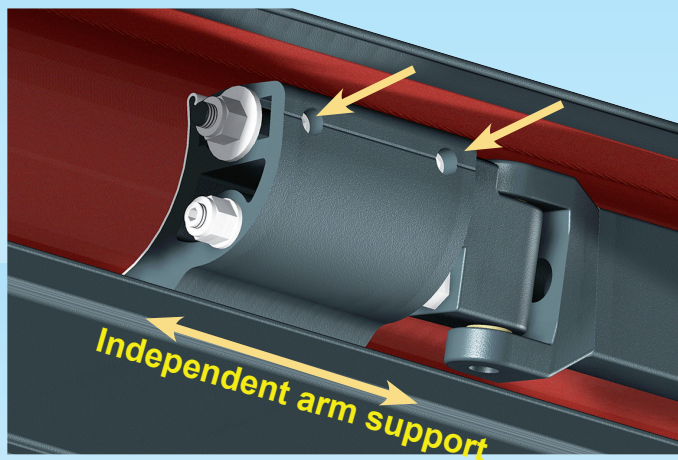

**SYSTÈME BREVETÉ
PATENTED SYSTEM
SYSTEMA PATENTADO**

PRODUCT BENEFITS:

- Allows to be fixed on any kind of surface
- Multiple adjustable brackets
- With outer insulation, specially studied for wood frames
- Cassette awning provides fabric protection
- Horizontal (C-250) or vertical (C-275) form choice
- Easy installation

 **MITJAVILA**

France : professionnels@mitjavila.com
Export : export-fr@mitjavila.com
SPL : spl-nice@mitjavila.com

CASSETTE AWNING C-250

The common points

- Entirely closed aluminum self-supporting cassette with LED option.
- Accessible motor head and adjusting screw, with the possibility of dismantling the motor laterally. Possibility of gear box and manual override.
- Independent arm support allowing to shift towards the center
- Adjustable tilt with arm position lock in both sides and elbow height adjustment.
- Well balanced fabric rolling up

- The horizontal position allows numerous applications
- Removable upper cassette part
- Rolling up from below
- Ceiling fixation support

CASSETTE AWNING C-275

- Vertical position
- Rolling up from below