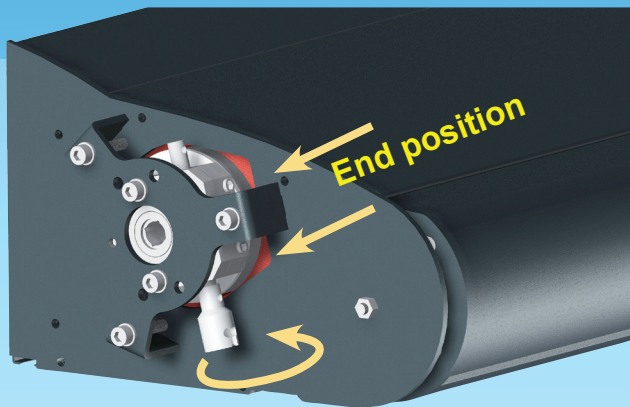

**SYSTÈME BREVETÉ
PATENTED SYSTEM
SYSTEMA PATENTADO**

PRODUCT BENEFITS:

- Allows to be fixed on any kind of surface
- Multiple adjustable brackets
- With outer insulation, specially studied for wood frames
- Cassette awning provides fabric protection
- Horizontal (C-250) or vertical (C-275) form choice
- Easy installation

 **MITJAVILA**

France : professionnels@mitjavila.com
Export : export-fr@mitjavila.com
SPL : spl-nice@mitjavila.com

CASSETTE AWNING C-250

The common points

- Entirely closed aluminum self-supporting cassette with LED option.
- Accessible motor head and adjusting screw, with the possibility of dismantling the motor laterally. Possibility of gear box and manual override.
- Independent arm support allowing to shift towards the center
- Adjustable tilt with arm position lock in both sides and elbow height adjustment.
- Well balanced fabric rolling up

- The horizontal position allows numerous applications
- Removable upper cassette part
- Rolling up from below
- Ceiling fixation support

CASSETTE AWNING C-275

- Vertical position
- Rolling up from below