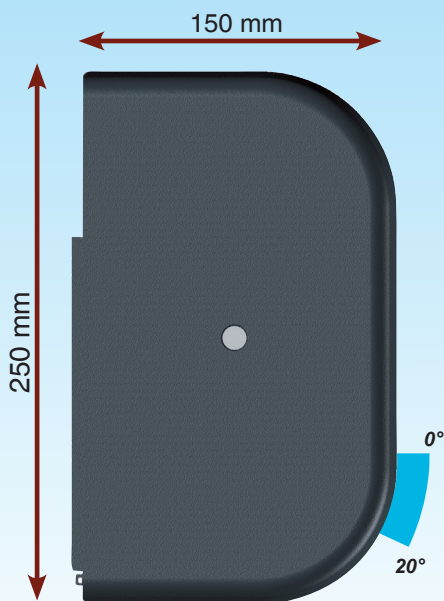

 **MITJAVILA**

France : professionnels@mitjavila.com
Export : export-fr@mitjavila.com
SPL : spl-nice@mitjavila.com

CASSETTE AWNING C-250

The common points

- Entirely closed aluminum self-supporting cassette with LED option.
- Accessible motor head and adjusting screw, with the possibility of dismantling the motor laterally. Possibility of gear box and manual override.
- Independent arm support allowing to shift towards the center
- Adjustable tilt with arm position lock in both sides and elbow height adjustment.
- Well balanced fabric rolling up

- The horizontal position allows numerous applications
- Removable upper cassette part
- Rolling up from below
- Ceiling fixation support

CASSETTE AWNING C-275

- Vertical position
- Rolling up from below